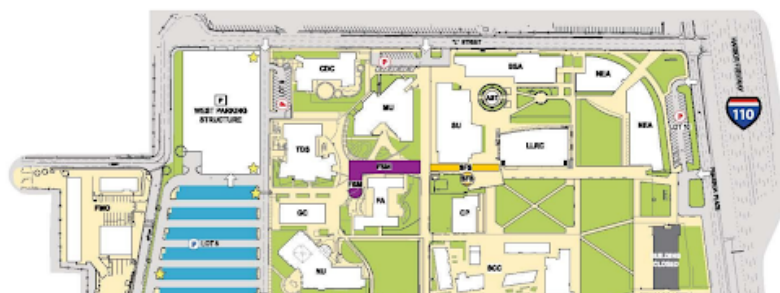

Need a fresh start?

Free!

JOIN OUR

ONE • FIVE EXPUNGEMENT CLINIC

THURSDAY JUNE 13
10 - 4 PM

1111 FIGUEROA PL
HARBOR CITY COLLEGE
WILMINGTON 90744

Located in the Student Union. Free parking in the West
Parking structure/Lot 8 along Campus Drive