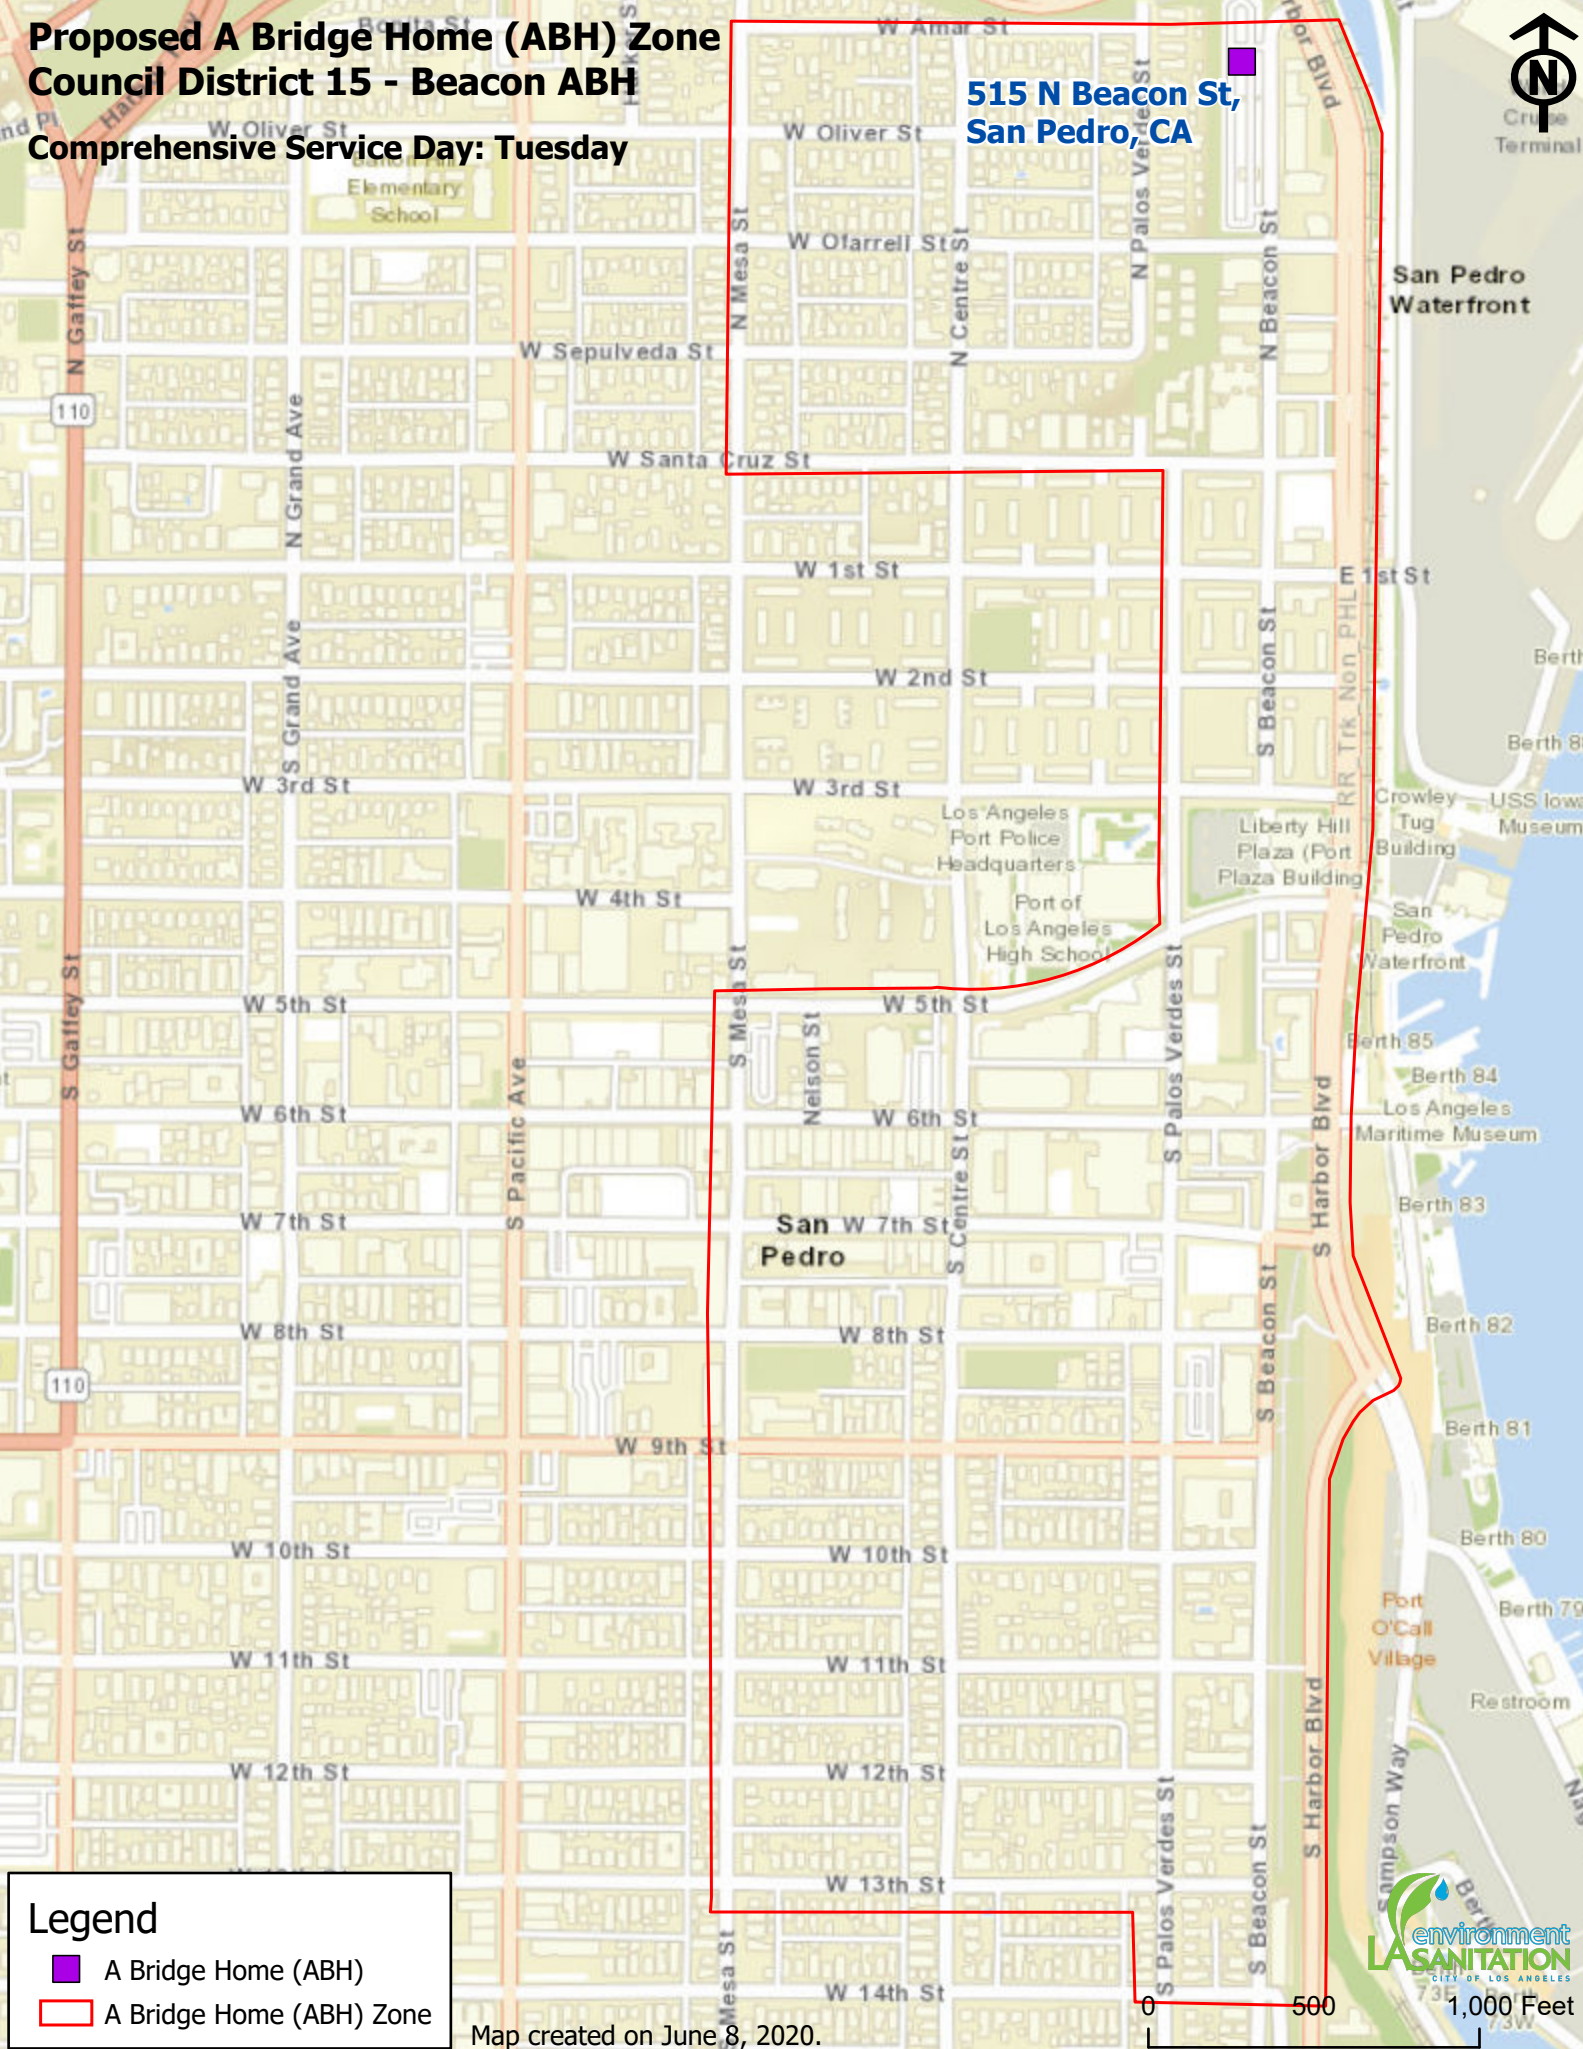

# Proposed A Bridge Home (ABH) Zone Council District 15 - Beacon ABH Comprehensive Service Day: Tuesday

515 N Beacon St,  
San Pedro, CA

## Legend

-  A Bridge Home (ABH)
-  A Bridge Home (ABH) Zone

0 500 1,000 Feet

Map created on June 8, 2020.