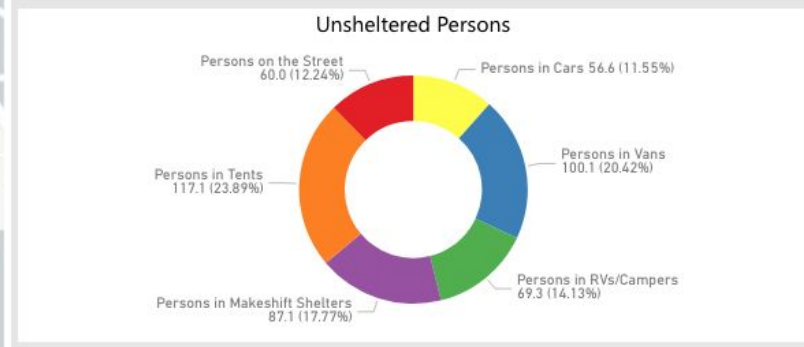

# 2020 HOMELESS COUNT BY COMMUNITY/CITY

Please READ 'User Guide & Methodology' for dashboard information, usage, and interactivity on tab two of two (see at bottom).

Select a Year: 2020

Search or Select a Community/City: San Pedro

Total Homeless Population: **575**

Results from Homeless Count

Community: San Pedro

Some data are excluded from Community/City totals, including unsheltered unaccompanied minors (under 18 years old), unsheltered transitional age youth (18 – 24 years old), persons in domestic violence shelters, and persons receiving motel vouchers. **Note:** Because of the interactive nature of the dashboard and exclusion of some categories, we do not recommend citing the LAHSA Homeless Count City/Community Dashboard as the official count. \*\*\* Hollywood and Venice boundaries reflect homeless point-in-time count boundaries for volunteers - please see data summaries for official count numbers.