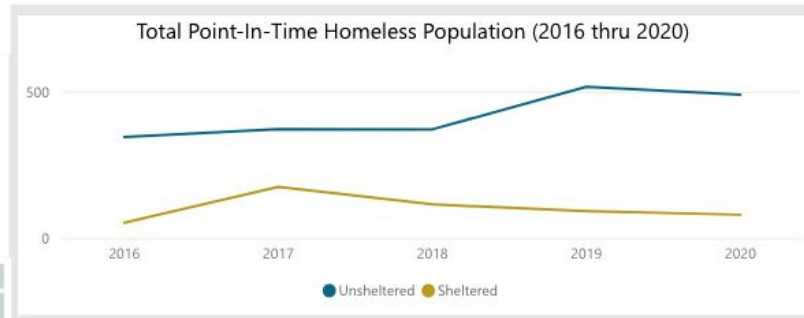

# 2020 HOMELESS COUNT BY COMMUNITY/CITY

Please READ 'User Guide & Methodology' for dashboard information, usage, and interactivity on tab two of two (see at bottom).

Select a Year: 2020

Search or Select a Community/City: San Pedro

Total Homeless Population: **575**

Results from Homeless Count

Community: San Pedro

Some data are excluded from Community/City totals, including unsheltered unaccompanied minors (under 18 years old), unsheltered transitional age youth (18 – 24 years old), persons in domestic violence shelters, and persons receiving motel vouchers. **Note:** Because of the interactive nature of the dashboard and exclusion of some categories, we do not recommend citing the LAHSA Homeless Count City/Community Dashboard as the official count. \*\*\* Hollywood and Venice boundaries reflect homeless point-in-time count boundaries for volunteers - please see data summaries for official count numbers.